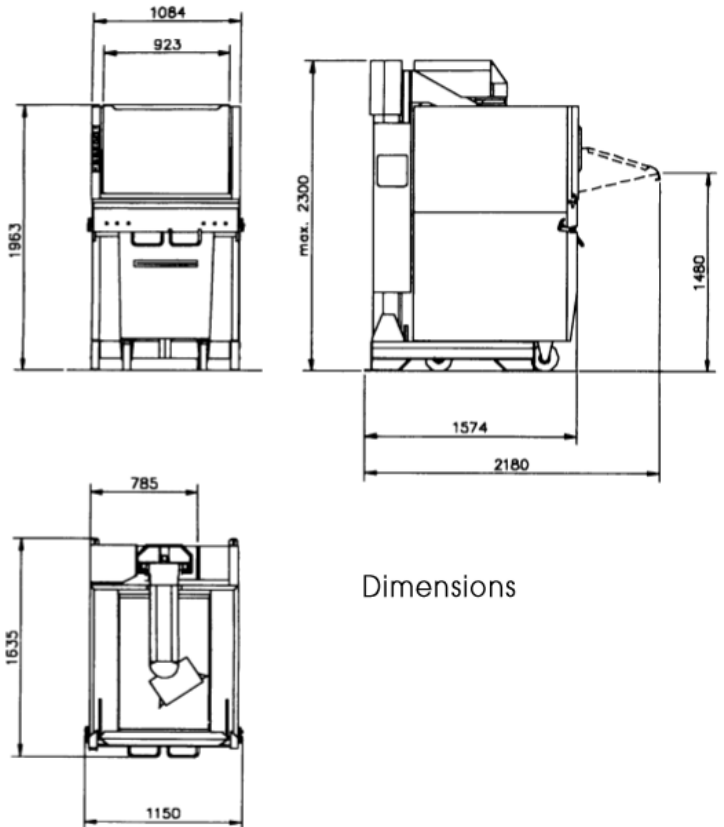

## Bergmann APS 600 Rotary Bin Compactor

- New machine, never used, 2001 model
- Suitable for 600ltr bins but adaption option available to suit other bins
- Call today on 01522 692888 or via [info@bergmandirect.co.uk](mailto:info@bergmandirect.co.uk)